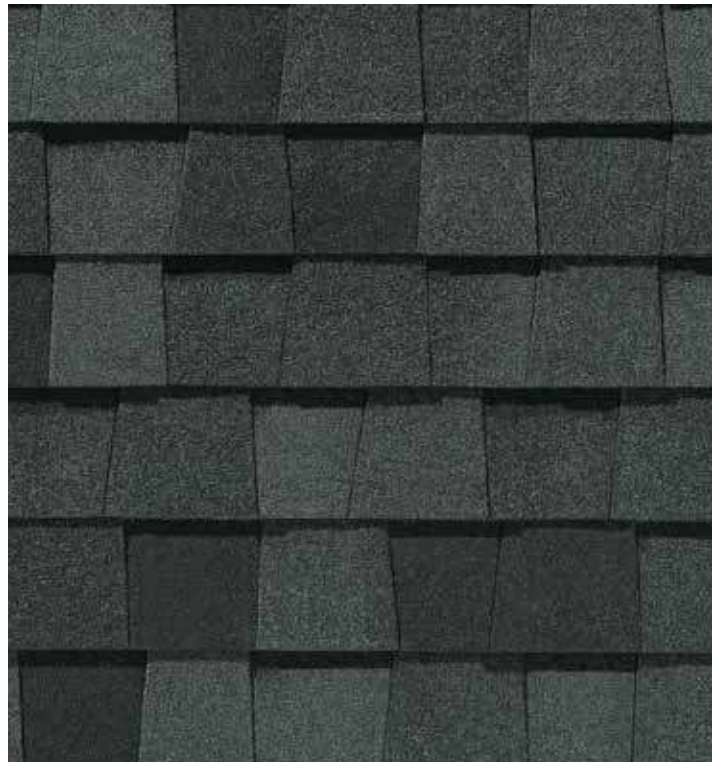

Max Def Weathered Wood

Scan code for
more information

LANDMARK® PREMIUM COLOR PALETTE

Max Def Georgetown Gray

Max Def Weathered Wood

Max Def Driftwood

Max Def Moiré Black

MAX DEF COLORS