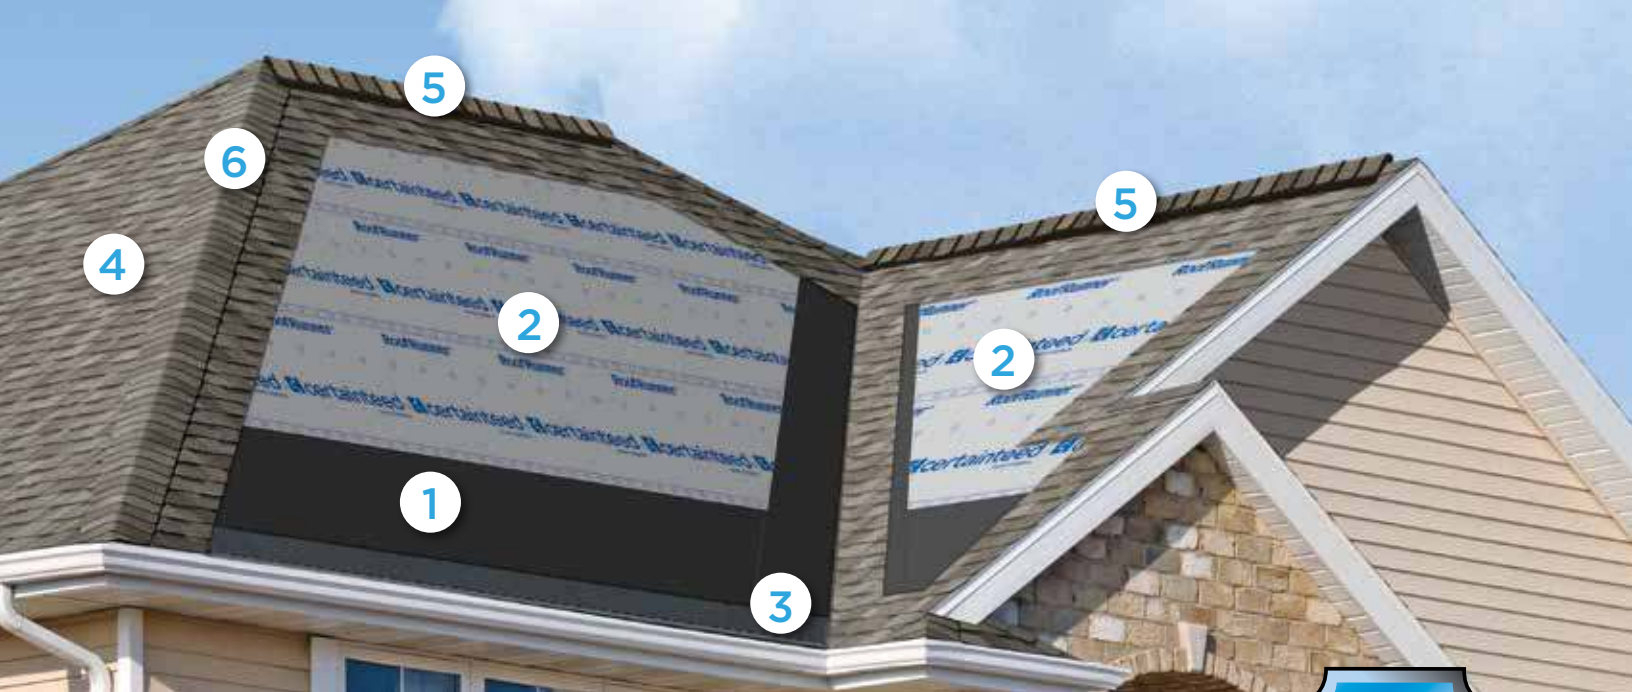

Want to visualize different roofing styles on your own home? You can upload photos to ColorView and have them digitally masked by one of our design professionals, or use DIY mode to upload and mask your own photos.

Plus, you can print or share your ColorView photos with family and friends to get their feedback. Visit colorview.certainteed.com and get started.

Add a Little Accent to Your Roof

The visually impactful choice for capping the hips and ridges of your roof, CertainTeed's Cedar Crest® accessory shingles will complement or match any shingle in the Landmark Series. For a low-profile hip and ridge look, CertainTeed also offers Shadow Ridge® accessory shingles.

Color Companion Products for Flat Roof Areas

With CertainTeed Flintlastic® SA, you can coordinate flat roof areas like carports, canopies and porches with your main roof. Flintlastic SA is a self-adhering low slope roofing product available in ten colors that complement some of the most popular CertainTeed shingles.