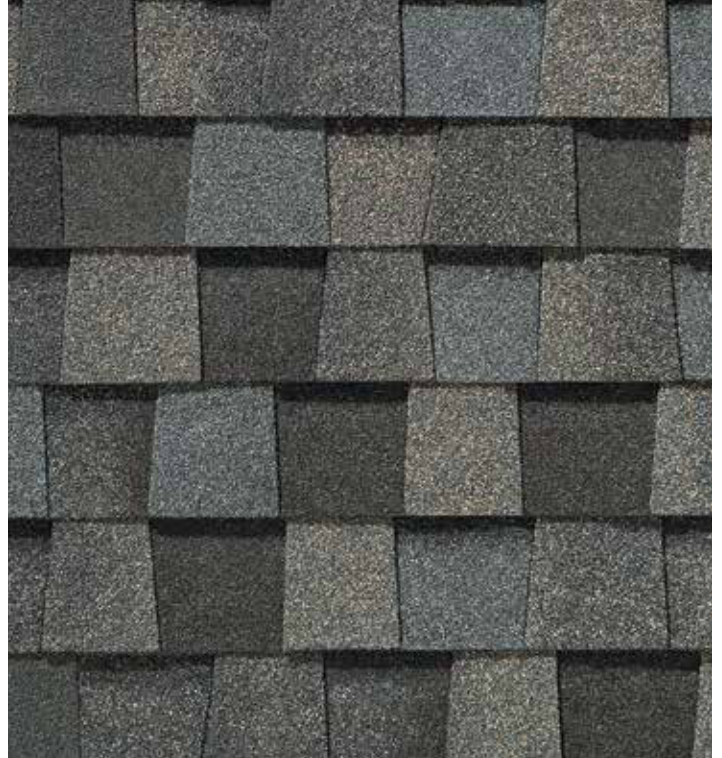

The Trusted Classic

LANDMARK®

Owning a Landmark roof brings peace of mind. Landmark's dual-layered construction and exceptional durability provide long-lasting protection for your home.

- Dual-layered for extra dimensionality and protection from the elements
- Offers the widest array of colors in the industry
- Independently certified as meeting the highest quality standards for roofing

Max Def Weathered Wood

Scan code for
more information

LANDMARK® PREMIUM COLOR PALETTE

Max Def Georgetown Gray

Max Def Weathered Wood

Max Def Driftwood

Max Def Moiré Black

MAX DEF COLORS